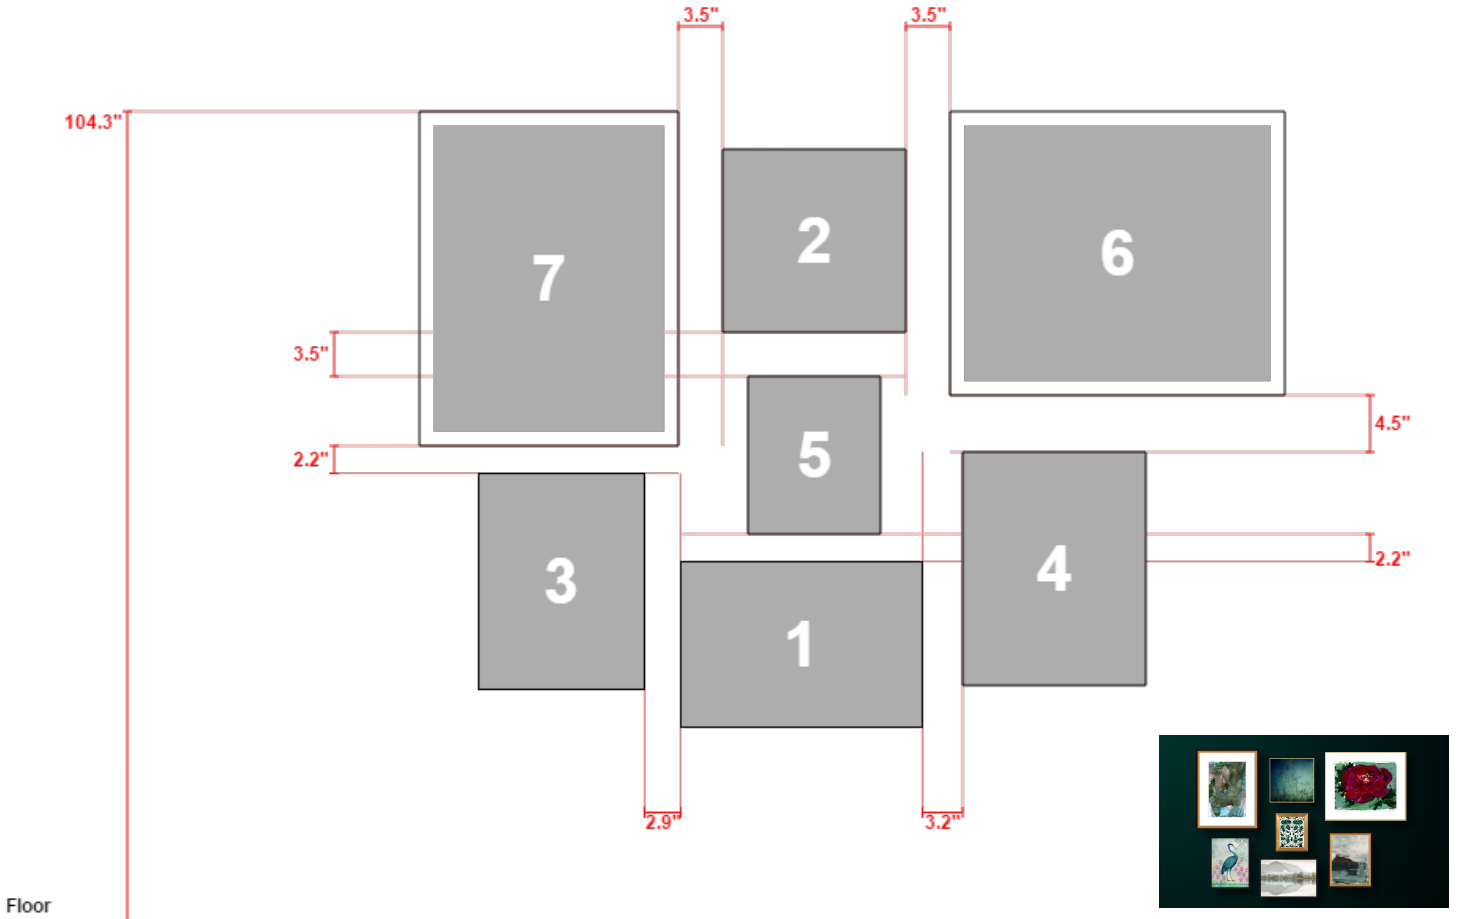

ARTFULLY WALLS™

Wall name: Green with Envy

7 items

1. Grasmere Double *by Alan Ranger* / Framed Print
2. Illusions *by Olivia Joy StClaire* / Framed Print
3. Blue Heron *by Ruti Shaashua* / Framed Print
4. Ocean Abstract *by Pamela Munger* / Framed Print
5. Emerald Beetles *by Kate Roebuck* / Framed Print
6. Red Peony *by Christine Lindstrom* / Framed Print
7. Jupiter *by Andrea Pramuk* / Framed Print

Recommended Paint Color

Sherwood Forest (2048-10) from Benjamin Moore - Greens

LOVE ARTFULLY WALLS ❤️

If you have any questions about your order feel free to contact us at support@artfullywalls.com