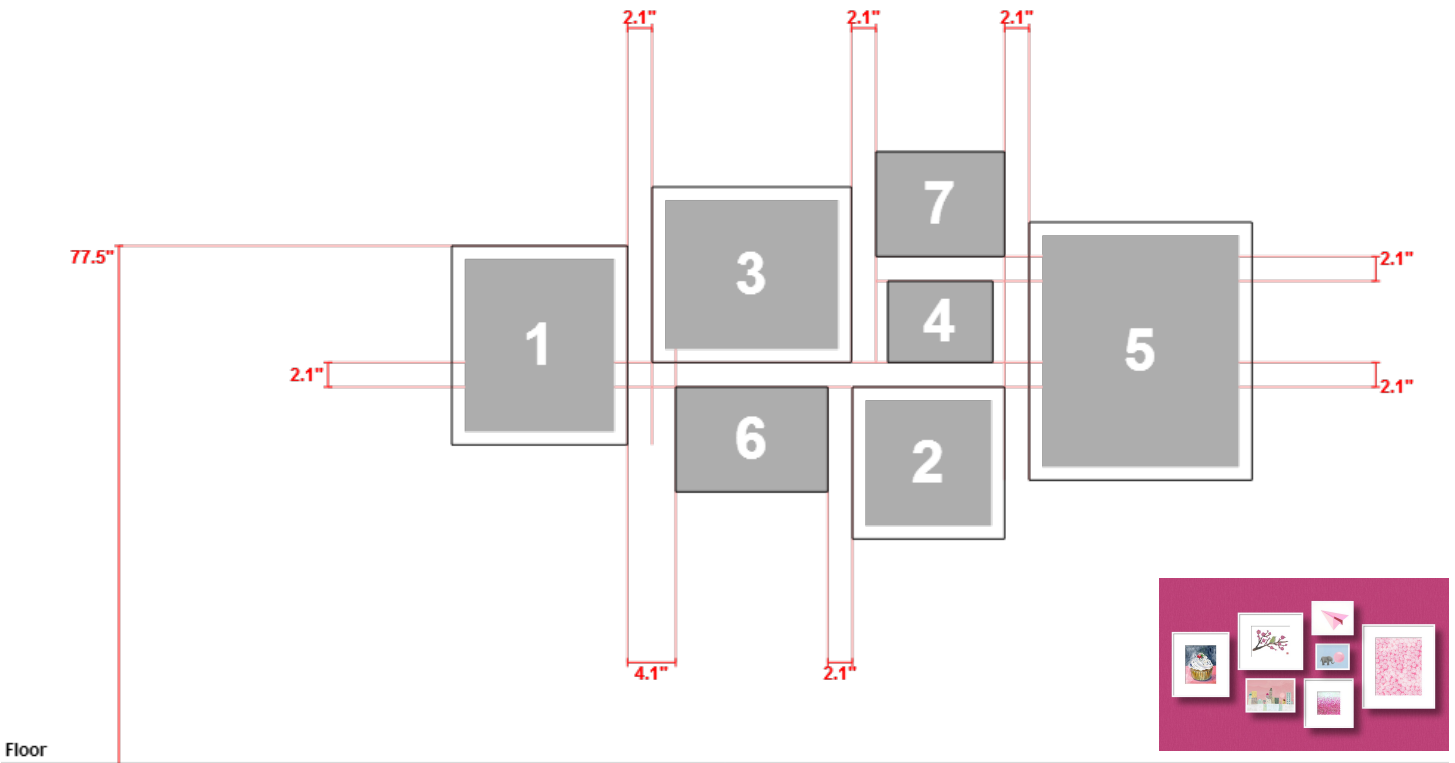

Wall name: Pinkalicious

7 items

1. Cupcake *by Miri Eshet* / Framed Print
2. Dance 6 *by Garima Dhawan* / Framed Print
3. White Eye And Japanese Plum Tree *by Keiko Suzuki* / Framed Print
4. Jumbo Bubble Gum *by Terry Fan* / Framed Print
5. Pink Dahlias *by Joy Laforme* / Framed Print
6. Home *by Isabelle Stolar* / Framed Print
7. Paper Planes (Pink) *by Rankin Willard* / Framed Print