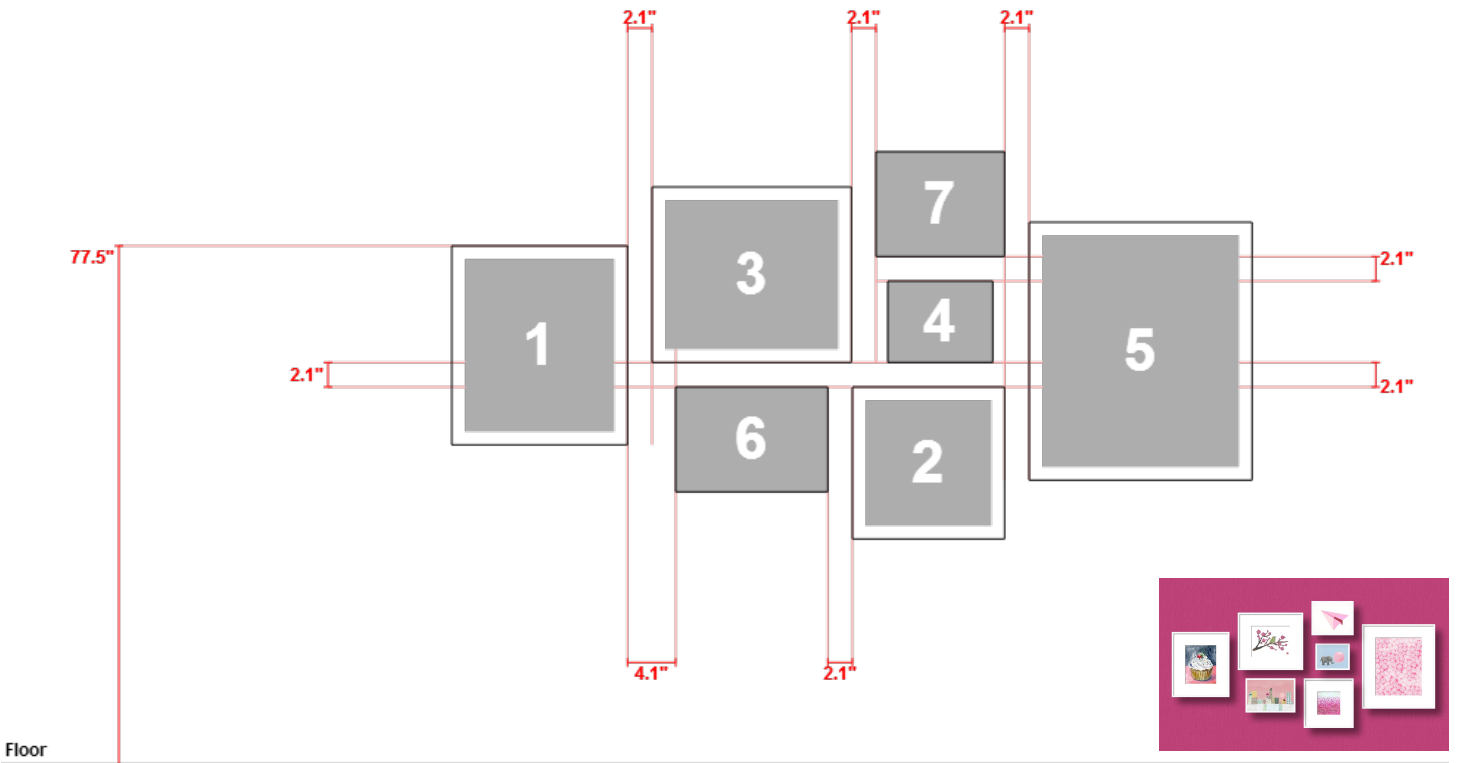

Wall name: Pinkalicious

7 items

1. Cupcake *by Miri Eshet* / Framed Print
2. Dance 6 *by Garima Dhawan* / Framed Print
3. White Eye And Japanese Plum Tree *by Keiko Suzuki* / Framed Print
4. Jumbo Bubble Gum *by Terry Fan* / Framed Print
5. Pink Dahlias *by Joy Laforme* / Framed Print
6. Home *by Isabelle Stolar* / Framed Print
7. Paper Planes (Pink) *by Rankin Willard* / Framed Print