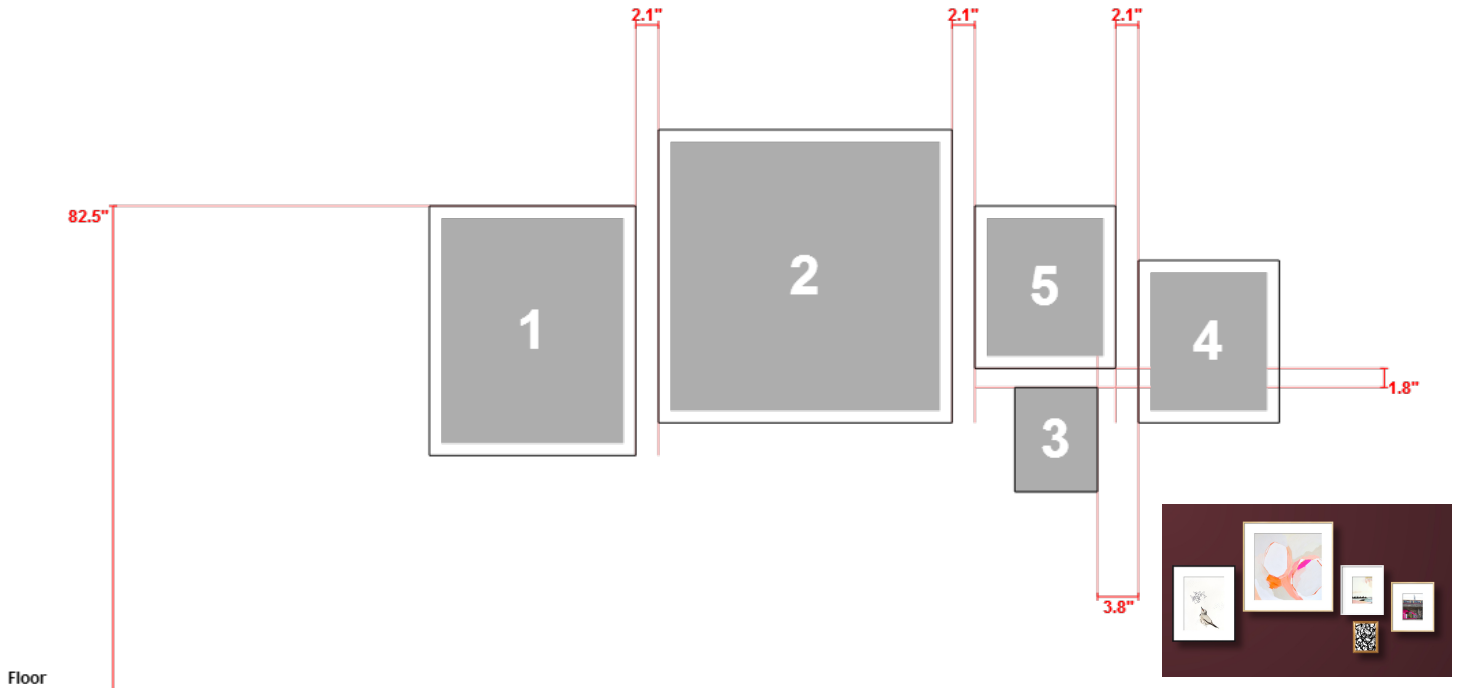

Wall name: Communicate You

5 items

1. Northern Flicker *by Christine Lindstrom* / Framed Print
2. Warm Geos *by Britt Bass Turner* / Framed Print
3. Round and Round *by Emine Ortega* / Framed Print
4. Berlin Mitte *by Sivan Askayo* / Framed Print
5. Voyage *by Eva Magill-Oliver* / Framed Print

### Recommended Paint Color

Raisin Torte (2083-10) from Benjamin Moore  
- Best Sellers

LOVE ARTFULLY WALLS ❤️

If you have any questions about your order feel free to contact us at [support@artfullywalls.com](mailto:support@artfullywalls.com)