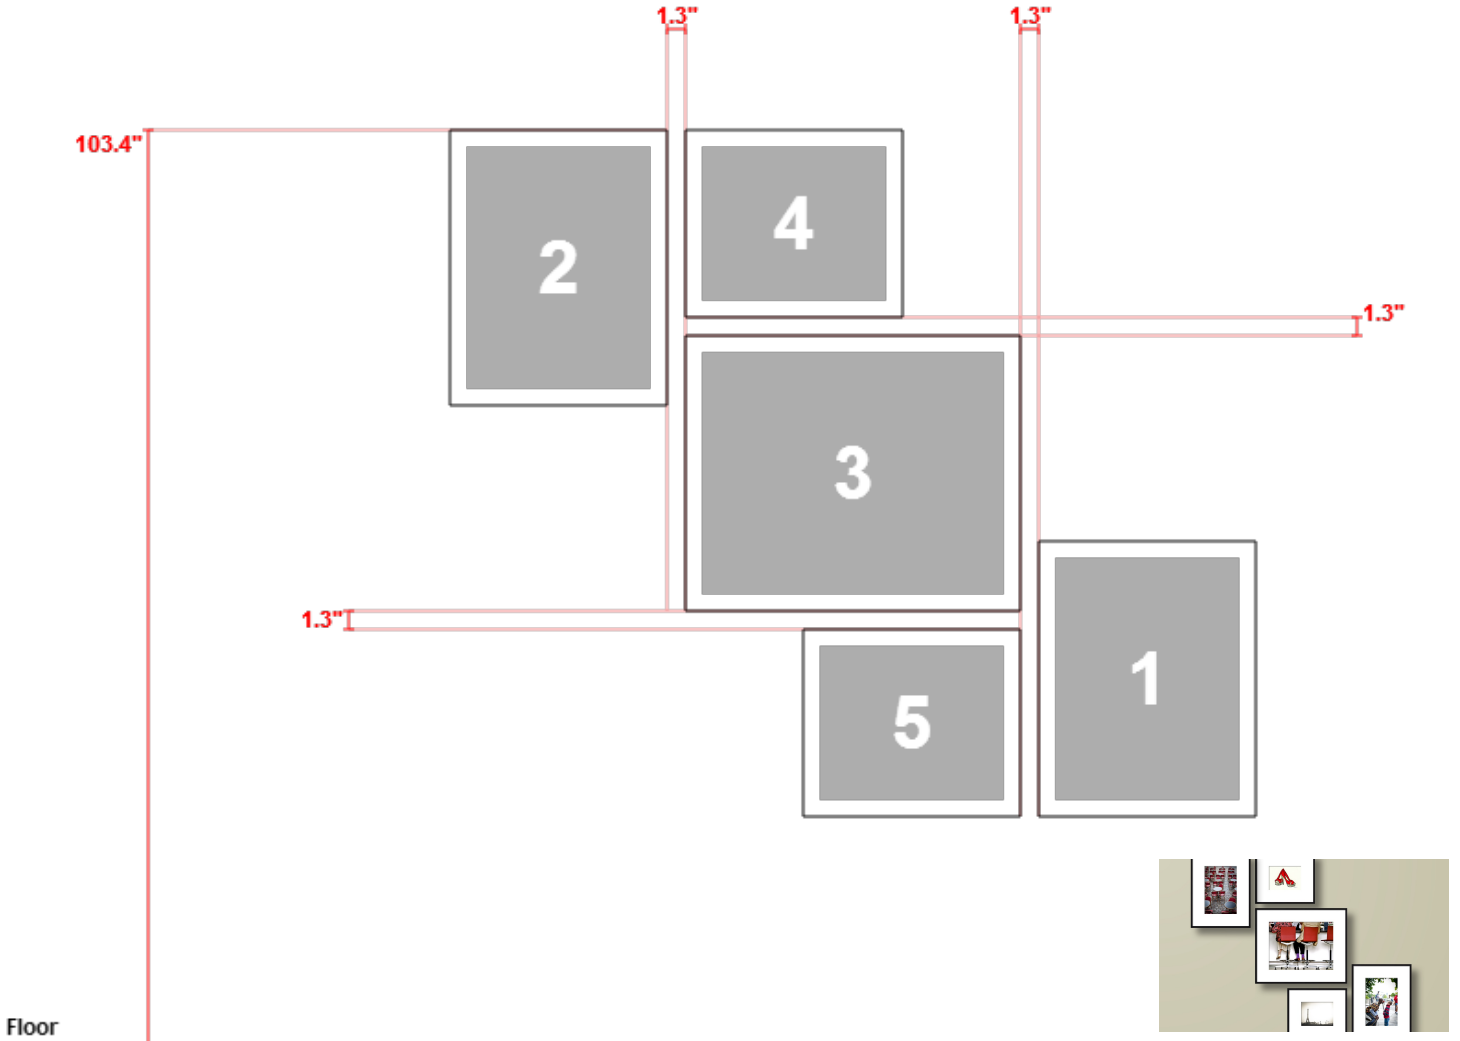

Wall name: Escape the Everyday

5 items

1. Parisian Clown and Boy *by Sivan Askayo* / Framed Print
2. Cafe in Paris *by Sivan Askayo* / Framed Print
3. Saatchi Gallery in London *by Sivan Askayo* / Framed Print
4. Christian Louboutin Red Platforms *by Anna See* / Framed Print
5. Eiffel Tower *by Sivan Askayo* / Framed Print