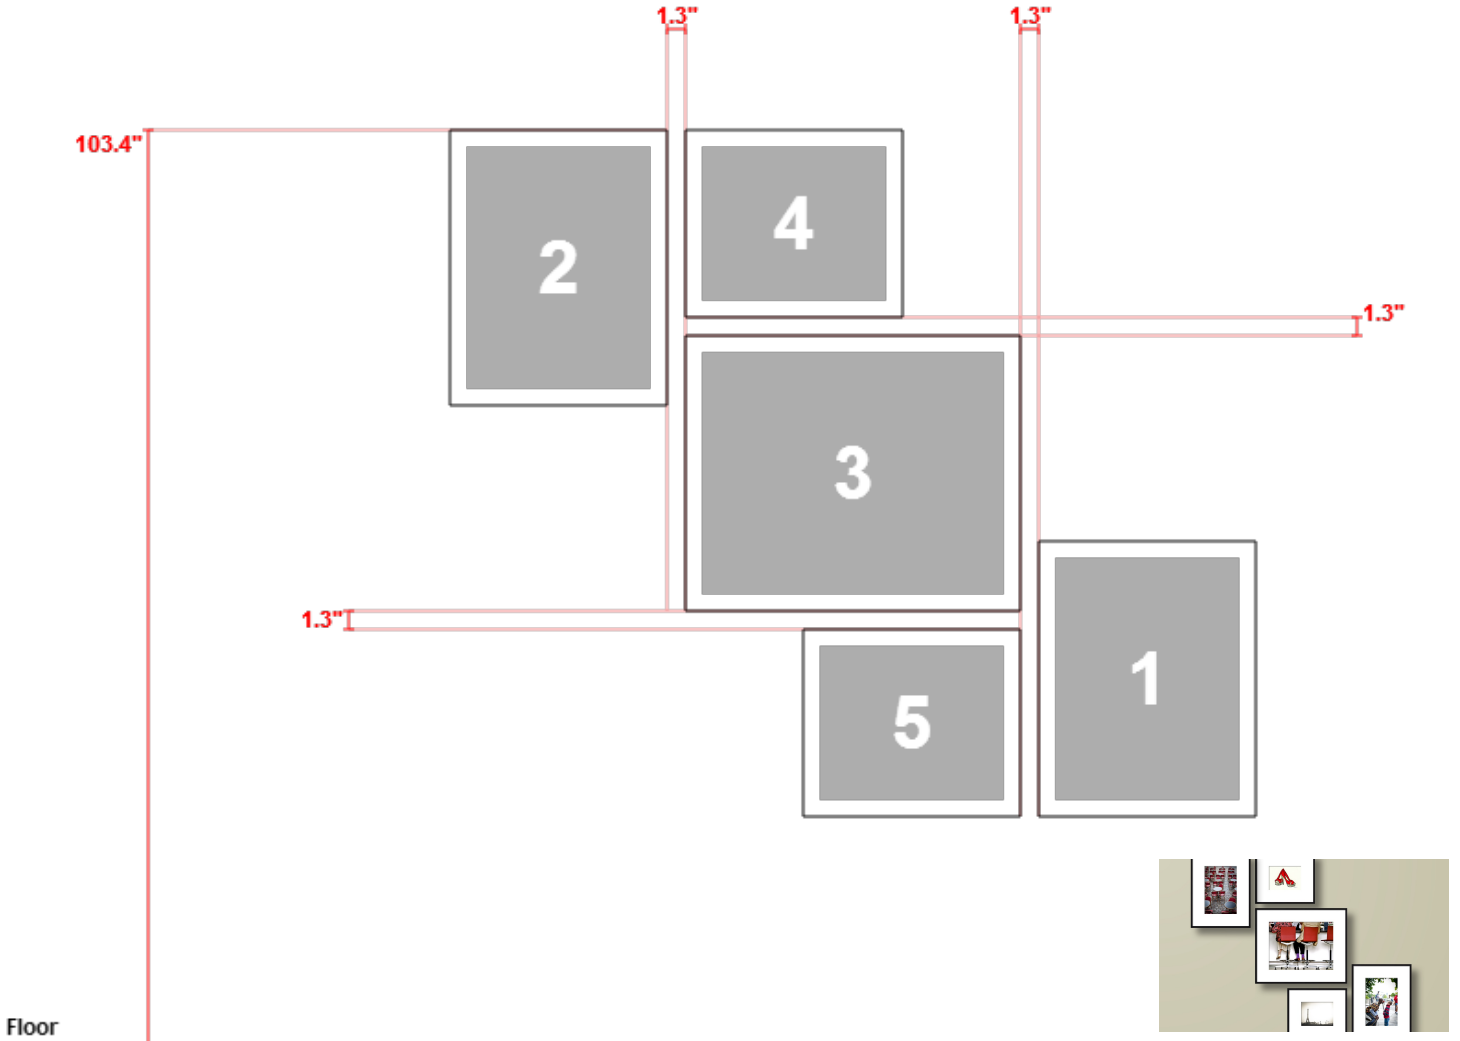

Wall name: Escape the Everyday

5 items

- 1. Parisian Clown and Boy *by Sivan Askayo* / Framed Print
- 2. Cafe in Paris *by Sivan Askayo* / Framed Print
- 3. Saatchi Gallery in London *by Sivan Askayo* / Framed Print
- 4. Christian Louboutin Red Platforms *by Anna See* / Framed Print
- 5. Eiffel Tower *by Sivan Askayo* / Framed Print