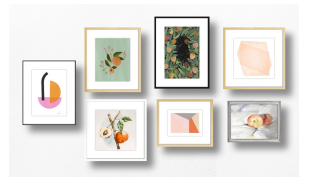

Wall name: Fruit + Geometrics

7 items

1. hanging peaches *by Becky Aubry* / Framed Print
2. Peach Botanical Illustration *by Nancy Noreth* / Framed Print
3. Pale Peach Structure: Soft Geometry *by Jessica Poundstone*
/ Framed Print
4. Peach Tree At Night *by Rankin Willard* / Framed Print
5. KT's Krawatte *by C.A. Price* / Framed Print
6. Peaches *by Philine van der Vegte* / Framed Print
7. Cutouts 5 *by Polly Mann* / Framed Print