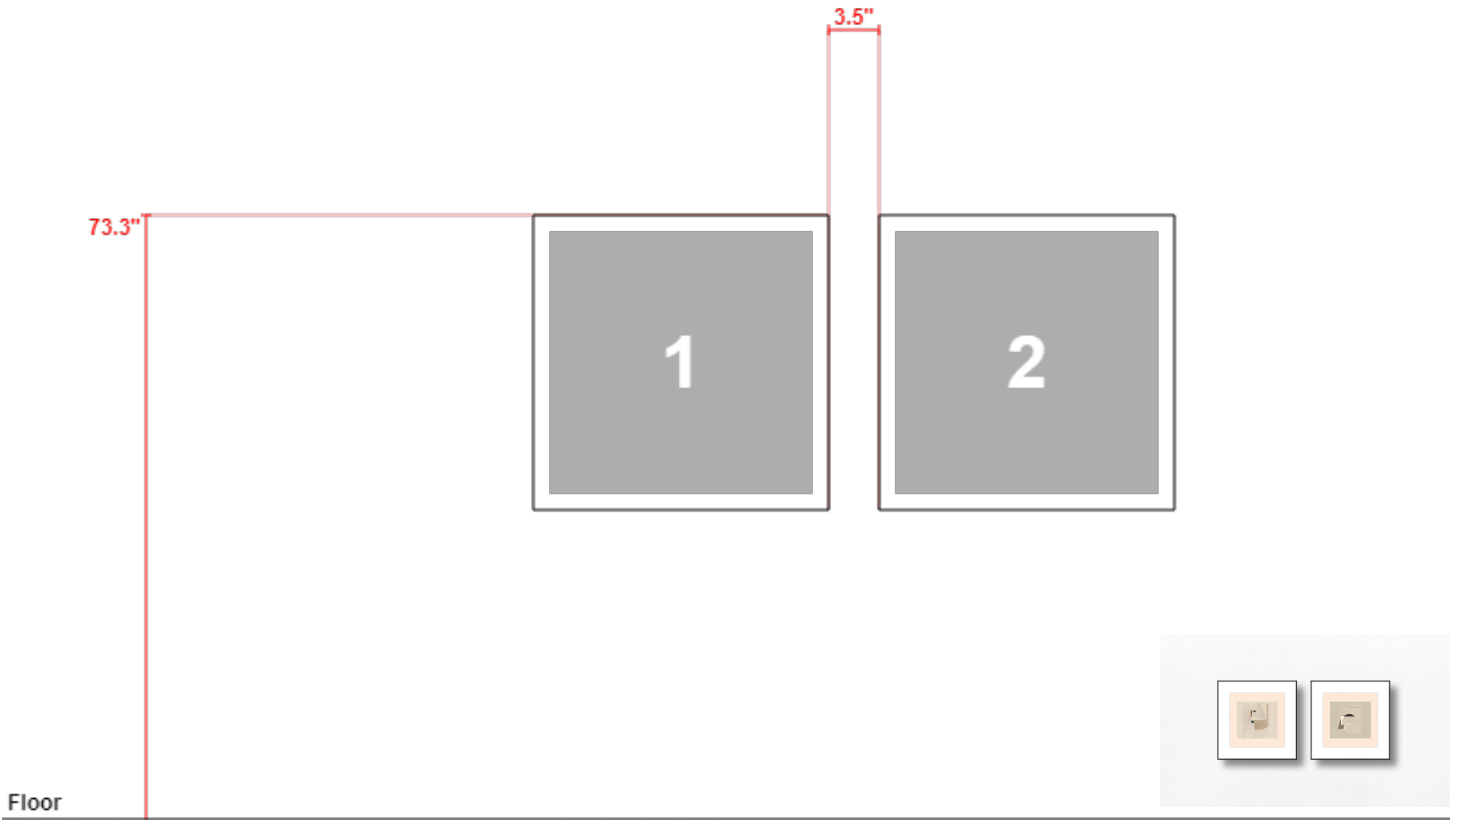

Wall name: Two of a Kind

2 items

1. ABSTRACT COMPOSITION 2 by *Jesus Perea* / Framed Print
2. ABSTRACT COMPOSITION 1 by *Jesus Perea* / Framed Print

LOVE ARTFULLY WALLS

If you have any questions about your order feel free to contact us at support@artfullywalls.com