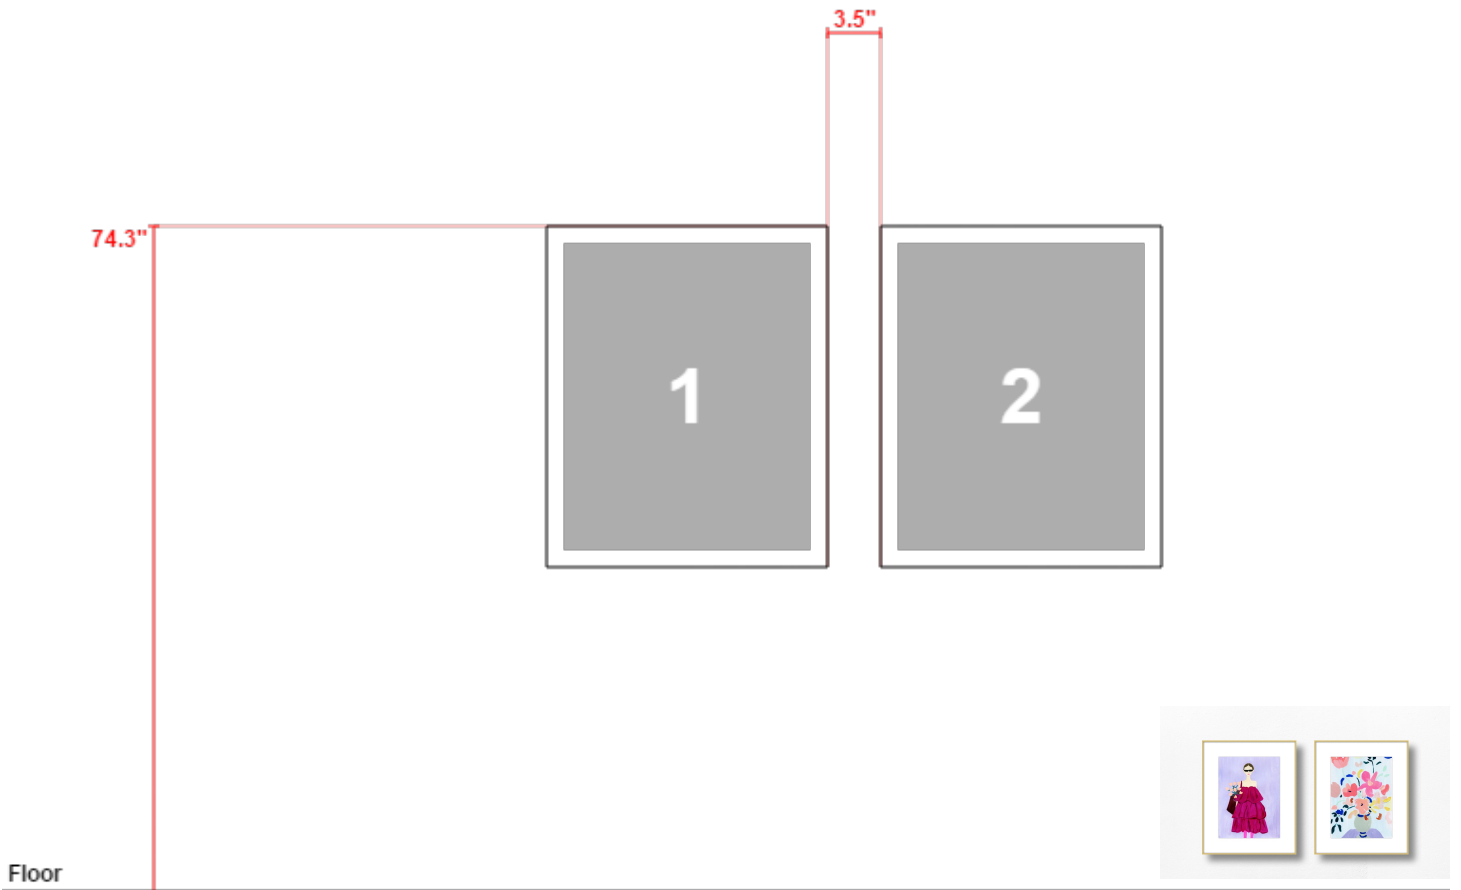

Wall name: Style in Bloom

2 items

1. *Girl with Tulips* by *KT Smail* / Framed Print
2. *Arrangement No 2* by *KT Smail* / Framed Print

LOVE ARTFULLY WALLS

If you have any questions about your order feel free to contact us at support@artfullywalls.com